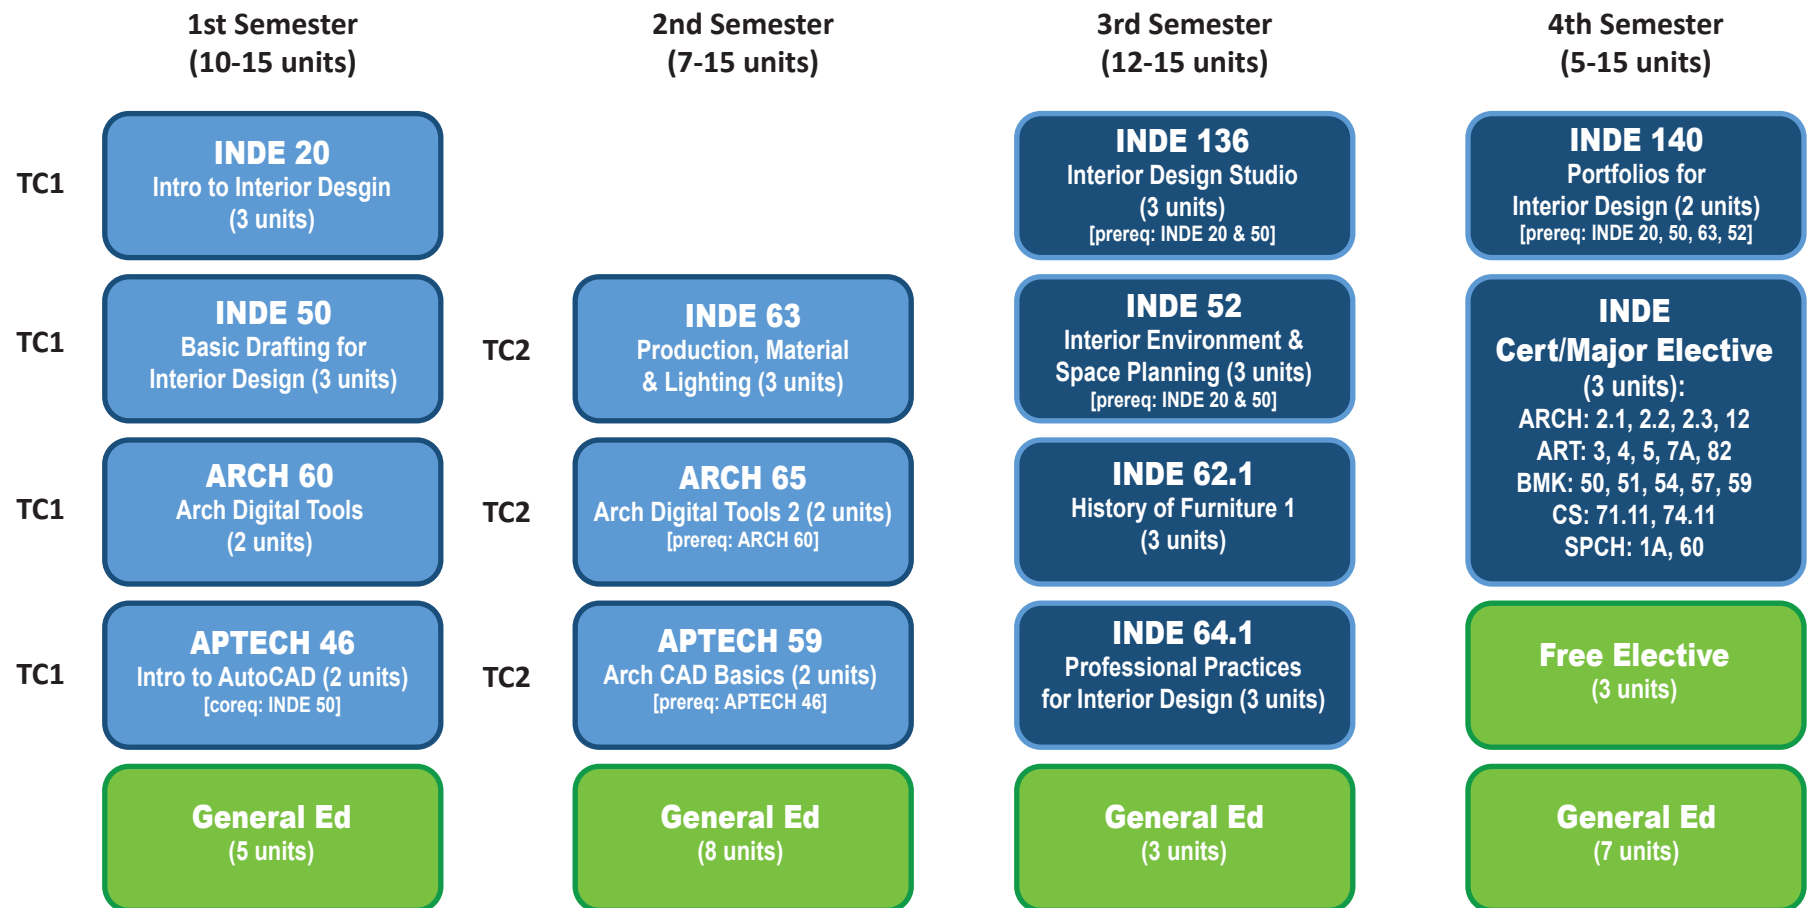

Interior Design Program Flowchart

INDE Tech Certificate (17 units) 1st Semester is TC1, 2nd Semester is TC2 [Light Blue]

INDE Certificate (34 units) [Add Dark Blue]

INDE AA Major (34 units of INDE Requirements, 23 units GE Requirements, 60 units total) [Add Dark Blue & Green]

Engineering & Applied Technology